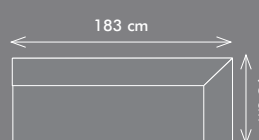

PROFILE
Dvojsedák P 2H14
Sofa 2-Sitzer AT RE 2H14
Sofa 2-Seater AR R 2H14
B7982H14

PROFILE
2,5 sedák P 2H16
Sofa 2,5-Sitzer AT RE 2H16
Sofa 2,5-Seater AR R 2H16
B7982H16