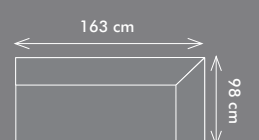

PROFILE
Trojsedák 3H24
Sofa 3-Sitzer 2AT 3H24
Sofa 3-Seater 2 AR 3H24
B7983H24