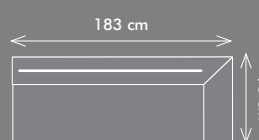

PROFILE
Dvojsedák P 2E14
Sofa 2-Sitzer AT RE 2E14
Sofa 2-Seater AR R 2E14
B7982E14

PROFILE
2,5 sedák P 2E16
Sofa 2,5-Sitzer AT RE 2E16
Sofa 2,5-Seater AR R 2E16
B7982E16