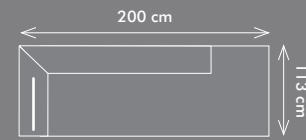

Style and Design: seat and back – fixed; modern design

Function: option runner for adjustable headrest, alternatively lamp, glassdesk

Legs: metal

PROFILE
Dvojsedák 2A24
Sofa 2-Sitzer 2AT 2A24
Sofa 2-Seater 2 AR 2A24
B7982A24

PROFILE
Trojsedák 3A24
Sofa 3-Sitzer 2AT 3A24
Sofa 3-Seater 2 AR 3A24
B7983A24

PROFILE
Dvojsedák L 2A13
Sofa 2-Sitzer AT LI 2A13
Sofa 2-Seater AR L 2A13
B7982A13

PROFILE
2,5 sedák L 2A15
Sofa 2,5-Sitzer AT LI 2A15
Sofa 2,5-Seater AR L 2A15
B7982A15