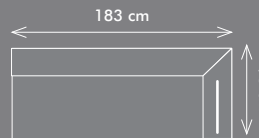

PROFILE
Dvojsedák P 2B14
Sofa 2-Sitzer AT RE 2B14
Sofa 2-Seater AR R 2B14
B7982B14

PROFILE
2,5 sedák P 2B16
Sofa 2,5-Sitzer AT RE 2B16
Sofa 2,5-Seater AR R 2B16
B7982B16